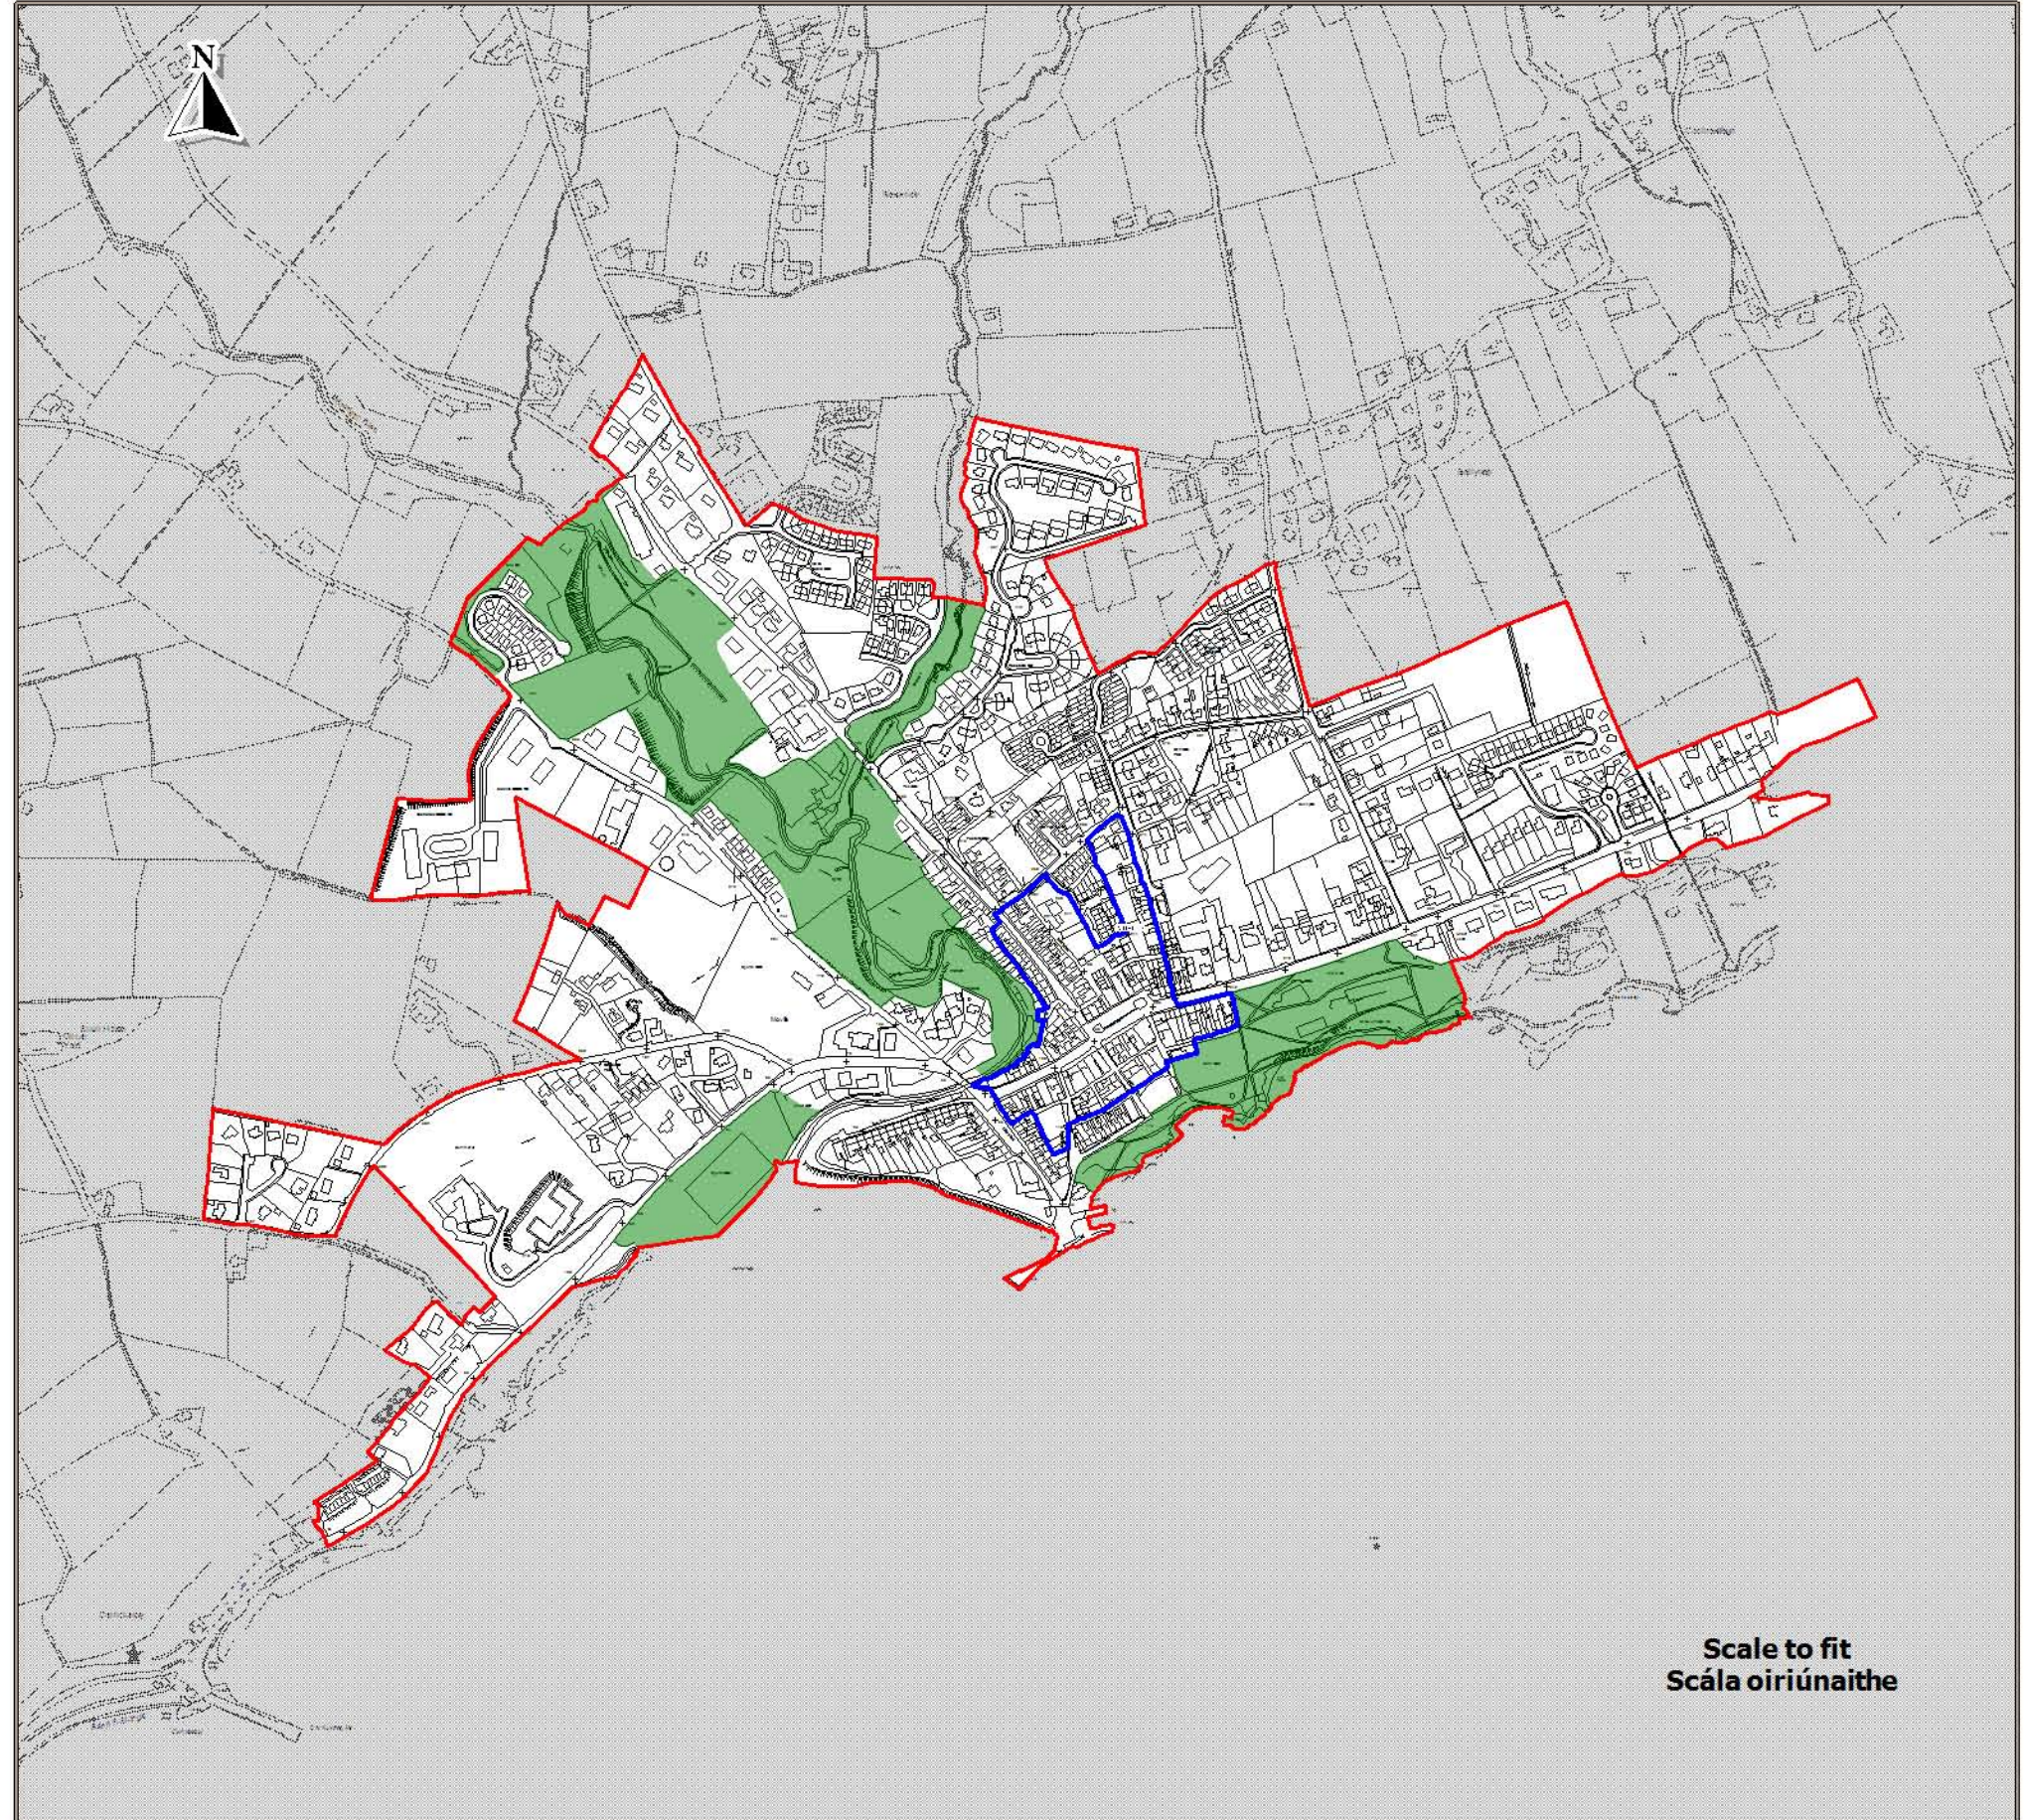

**Draft County Donegal
Development Plan
2018 - 2024**

**Dréacht Plean Forbartha
Contae Dhún na nGall
2018 - 2024**

Layer 2B - Map 15.19
Sraith 2B - Léarscáil 15.19

**Moville
Bun an Phobail**

Settlement Framework
Creat Lonnaíochta

- Settlement Envelopes
  Imchlúdaigh Lonnaíochta
- Town Centre
  Lár an Bhaile
- Amenity Areas
  Limistéir Thaitneamhachta

**Scale to fit
Scála oiriúnaithe**

Source - Donegal County Council
Foinse - Comhairle Chontae Dhún na nGall

Ordnance Survey Ireland data reproduced under OSI Licence Number 2017/02/CCMA/Donegal County Council. Unauthorised reproduction infringes Ordnance Survey Ireland and Government of Ireland copyright. Ordnance Survey Ireland, 2017. Donegal County Council, 2017.

Sonraí de chuid Shuirbhéireacht Ordnaís Éireann arna atáirgeadh faoi Uimhir Cheadúnais SOÉ 2017/02/CCMA Comhairle Contae Dhún na nGall. Má dhéantar é seo a atáirgeadh gan údarás, sáróidh sé cóipcheart Shuirbhéireacht Ordnaís Éireann agus Riailas na hÉireann. Shuirbhéireacht Ordnaís Éireann, 2017. Comhairle Contae Dhún na nGall, 2017.